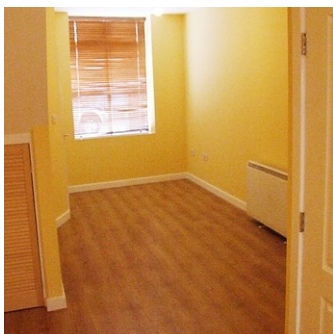

Nuneaton

Address

**1 Grocer House
Stewart Street
Nuneaton CV11 5SA**

Pictures

Description

Modern 2 Bed Terrace House near the town centre. Modern kitchen with open lounge diner.

Key Points

**Bedrooms 2
Furnished**